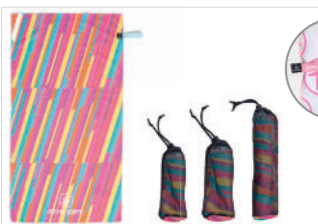

ACCAPPATOI / BATHROBES

GLORA

ACCAPPATOIO | BATHROBE

COMPOSITION: 88% POLYESTER + 12% POLYAMIDE

TAGLIE/SIZES: S-M-L-XL
DISEGNI/DESIGN: 2

IMBALLO/PIECES EACH BOX: 12
NAV CODE: D001722 B001
EAN CODE: 8054114561850

BORSONE PIEGHEVOLE / FOLDABLE BAG

MIMAR

BORSONE PIEGHEVOLE | FOLDABLE BAG

CAPACITÀ / CAPACITY: 30 LT

COMPOSITION: 100% POLYESTER
DISEGNI/DESIGN: 2

IMBALLO/PIECES EACH BOX: 12
NAV CODE: D001720 B001
EAN CODE: 8054114561775

TELO STAMPATO / PRINTED FITNESS TOWEL

BURBA

TELO STAMPATO | PRINTED FITNESS TOWEL

COMPOSITION: 88% POLYESTER + 12% POLYAMIDE

SMALL

TAGLIE/SIZES: 50X90 CM
DISEGNI/DESIGN: 2

IMBALLO/PIECES EACH BOX: 12
NAV CODE: D001743 B001
EAN CODE: 8054114562741

MEDIUM

TAGLIE/SIZES: 70X140 CM
DISEGNI/DESIGN: 2

IMBALLO/PIECES EACH BOX: 12
NAV CODE: D001740 B001
EAN CODE: 8054114562444

LARGE

TAGLIE/SIZES: 110X175 CM
DISEGNI/DESIGN: 2

IMBALLO/PIECES EACH BOX: 12
NAV CODE: D001738 B001
EAN CODE: 8054114562383

CIABATTE / SLIPPERS

EILEEN

CIABATTE | SLIDER SLIPPERS

COMPOSITION: 100% EVA

TAGLIE/SIZES: 36-37-38-39-40-41
DISEGNI/DESIGN: 2

IMBALLO/PIECES EACH BOX: 12
NAV CODE: D001715 B001
EAN CODE: 8054114561690

TELO TINTA UNITA / PLAIN COLOR FITNESS TOWEL

BURBA

TELO TINTA UNITA | PLAIN COLOR FITNESS TOWEL

COMPOSITION: 88% POLYESTER + 12% POLYAMIDE

SMALL

TAGLIE/SIZES: 50X90 CM
DISEGNI/DESIGN: 2

IMBALLO/PIECES EACH BOX: 12
NAV CODE: D001743 B002
EAN CODE: 8054114562765

MEDIUM

TAGLIE/SIZES: 70X140 CM
DISEGNI/DESIGN: 2

IMBALLO/PIECES EACH BOX: 12
NAV CODE: D001740 B002
EAN CODE: 8054114562468

LARGE

TAGLIE/SIZES: 110X175 CM
DISEGNI/DESIGN: 2

IMBALLO/PIECES EACH BOX: 12
NAV CODE: D001738 B002
EAN CODE: 8054114562406

POCHETTE

MURIN

POCHETTE

COMPOSITION: 100% SILICON

TAGLIE/SIZES: 17X23X4,5 CM
DISEGNI/DESIGN: 3