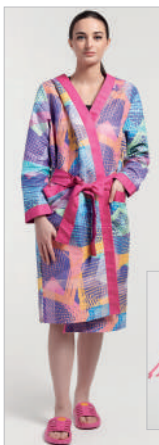

TELO STAMPATO / **BURBA**
PRINTED FITNESS TOWEL

110X175 CM

TELO STAMPATO /
PRINTED FITNESS TOWEL
BURBA

50X90 CM

70X140 CM

110X175 CM

50X90 CM

TELO
TINTA UNITA /
PLAIN COLOR
FITNESS TOWEL

BURBA

70X140 CM

ATHL DPT.

110X175 CM

70X140 CM

POCHETTE
VIOLANTE

ATHL DPT.

110X175 CM

BORSONE / *MiMa*
FOLDABLE BAG

30 LT.

SMALL
POCHETTE
Violante

BIG POCLETTE
MURIN

CIABATTE
/ SLIDER SLIPPERS
eileen

ACCAPPATOI / BATHROBES

GLORA

ACCAPPATOIO | BATHROBE