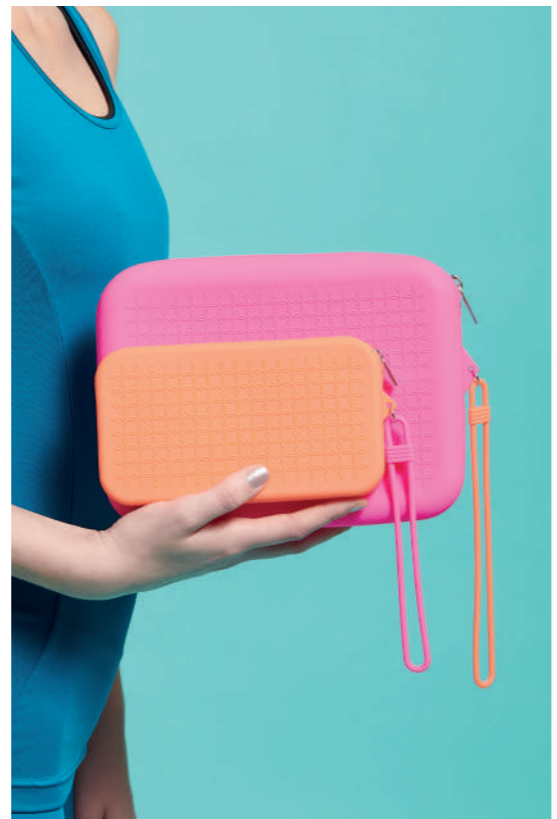

TELO STAMPATO / **BURBA**
PRINTED FITNESS TOWEL

110X175 CM

TELO STAMPATO /
PRINTED FITNESS TOWEL
BURBA

50X90 CM

70X140 CM

110X175 CM

50X90 CM

TELO
TINTA UNITA /
PLAIN COLOR
FITNESS TOWEL

BURBA

70X140 CM

ATHL DPT.

110X175 CM

70X140 CM

POCHETTE
VIOLANTE

ATHL DPT.

110X175 CM

BORSONE / *MiMa*
FOLDABLE BAG

30 LT.

SMALL
POCHETTE
Violante

BIG POCLETTE
MURIN

CIABATTE
/ SLIDER SLIPPERS
eileen

ACCAPPATOI / BATHROBES

GLORA

ACCAPPATOIO | BATHROBE