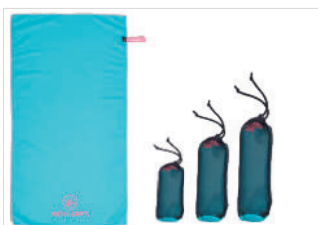

EILEEN

CIABATTE | SLIDER SLIPPERS

COMPOSITION: 100% EVA

TAGLIE/SIZES: 36-37-38-39-40-41
DISEGNI/DESIGN: 2

IMBALLO/PIECES EACH BOX: 12
NAV CODE: D001715 B001
EAN CODE: 8054114561690

TELO TINTA UNITA / PLAIN COLOR FITNESS TOWEL