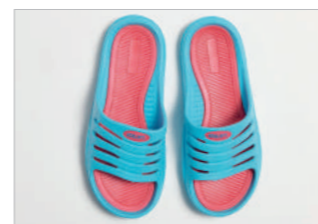

IMBALLO/PIECES EACH BOX: 12
NAV CODE: D001740 B001
EAN CODE: 8054114562444

LARGE

TAGLIE/SIZES: 110X175 CM
DISEGNI/DESIGN: 2

IMBALLO/PIECES EACH BOX: 12
NAV CODE: D001738 B001
EAN CODE: 8054114562383

CIABATTE / SLIPPERS

EILEEN

CIABATTE | SLIDER SLIPPERS

COMPOSITION: 100% EVA

TAGLIE/SIZES: 36-37-38-39-40-41
DISEGNI/DESIGN: 2

IMBALLO/PIECES EACH BOX: 12
NAV CODE: D001715 B001
EAN CODE: 8054114561690

TELO TINTA UNITA / PLAIN COLOR FITNESS TOWEL