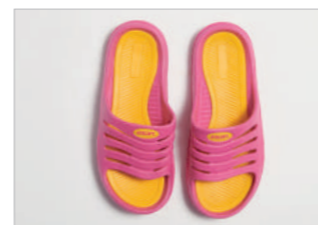

IMBALLO/PIECES EACH BOX: 12
NAV CODE: D001740 B001
EAN CODE: 8054114562444

LARGE

TAGLIE/SIZES: 110X175 CM
DISEGNI/DESIGN: 2

IMBALLO/PIECES EACH BOX: 12
NAV CODE: D001738 B001
EAN CODE: 8054114562383

CIABATTE / SLIPPERS

EILEEN

CIABATTE | SLIDER SLIPPERS

COMPOSITION: 100% EVA

TAGLIE/SIZES: 36-37-38-39-40-41
DISEGNI/DESIGN: 2

IMBALLO/PIECES EACH BOX: 12
NAV CODE: D001715 B001
EAN CODE: 8054114561690

TELO TINTA UNITA / PLAIN COLOR FITNESS TOWEL