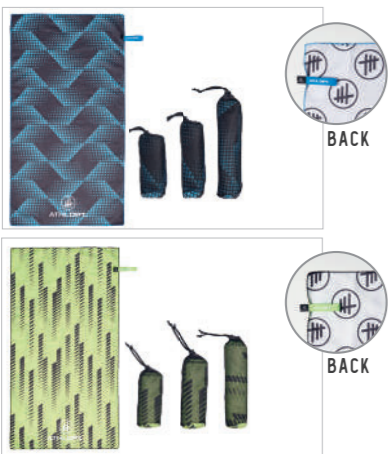

TELO STAMPATO / PRINTED FITNESS TOWEL

MOGU

TELO STAMPATO | PRINTED FITNESS TOWEL

COMPOSITION: 88% POLYESTER + 12% POLIAMYD

SMALL

TAGLIE/SIZES: 50X90 CM
DISEGNI/DESIGN: 2

IMBALLO/PIECES EACH BOX: 12
NAV CODE: D001742 B001
EAN CODE: 8054114562659

MEDIUM

TAGLIE/SIZES: 70X140 CM
DISEGNI/DESIGN: 2

IMBALLO/PIECES EACH BOX: 12
NAV CODE: D001741 B001
EAN CODE: 8054114562581

LARGE

TAGLIE/SIZES: 110X175 CM
DISEGNI/DESIGN: 2

IMBALLO/PIECES EACH BOX: 12
NAV CODE: D001739 B001
EAN CODE: 8054114562123

TELO TINTA UNITA / PLAIN COLOR FITNESS TOWEL